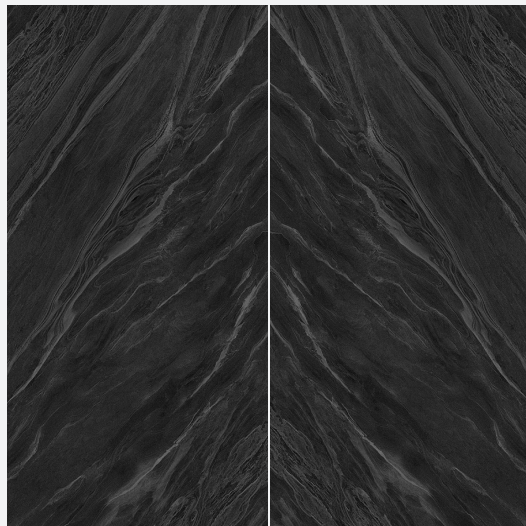

## Pasha Porcelain Selection

Suitable for  
application on wall  
and floor

Alice

Australia Black

Carrara Gold

Carrara White

Fantasy Grey

Fish White