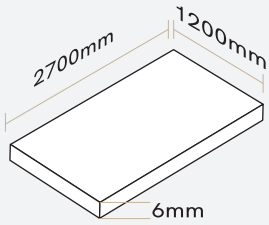

P2

Pasha Porcelain Selection

Suitable for application
on countertop, floor
and wall