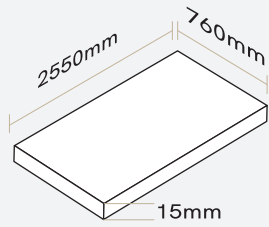

P3

Pasha Porcelain Selection

Suitable for application
on countertop

Aeron Grey