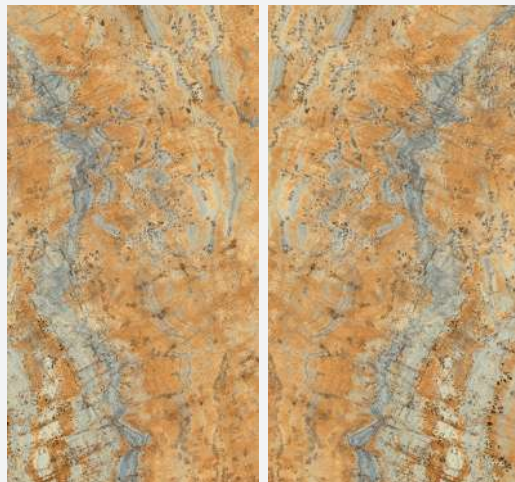

## Pasha Porcelain Selection

Suitable for application  
on countertop, floor  
and wall

Amazon Verde

Bolivia Blue

Crystallo Ice

Horizon Jade

Maya Gold

Orobico Grey